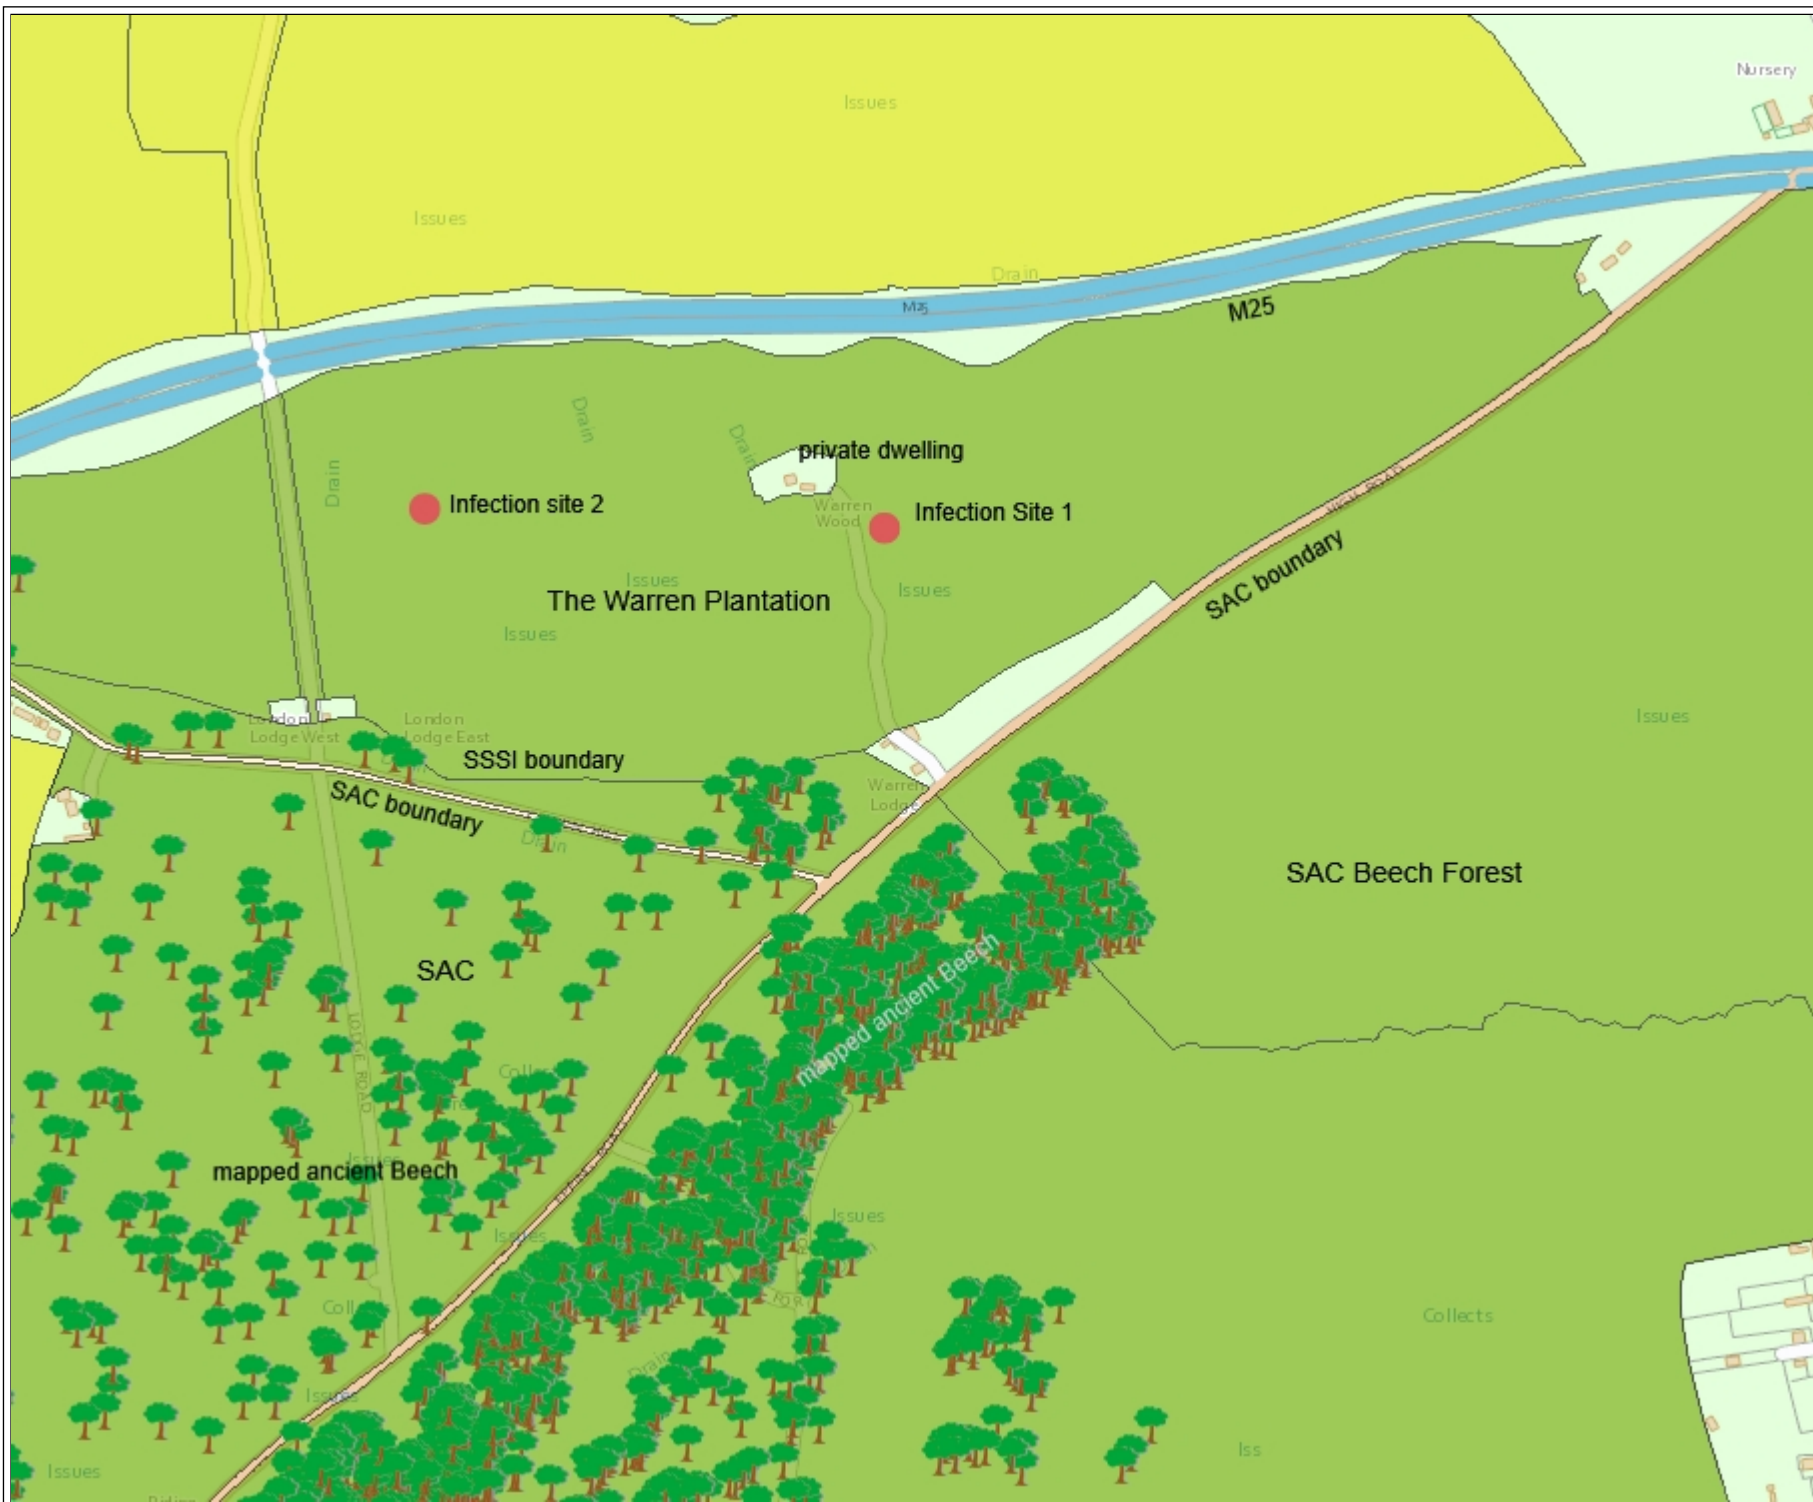

SAC Beech Forest in relation to SOD infections sites

-  Veteran Tree Register
-  Buffer Land
-  Forest Land

Created By:
Jeremy Dagley, Head of
Conservation
Date Created
9 Nov 2016